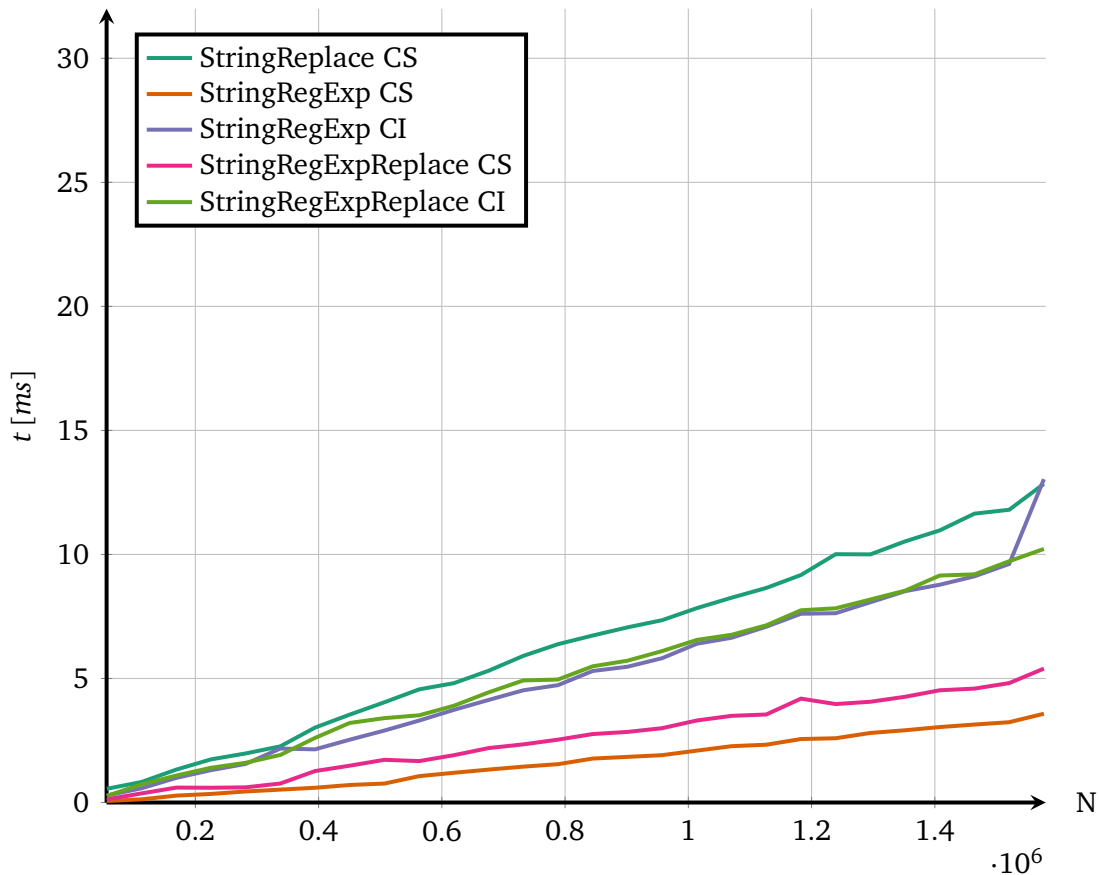

Performance of substring count AI v.3.3.12.0 x64

Performance of substring count AI v.3.3.12.0 x86

Performance of substring count AI v.3.3.8.1 x86