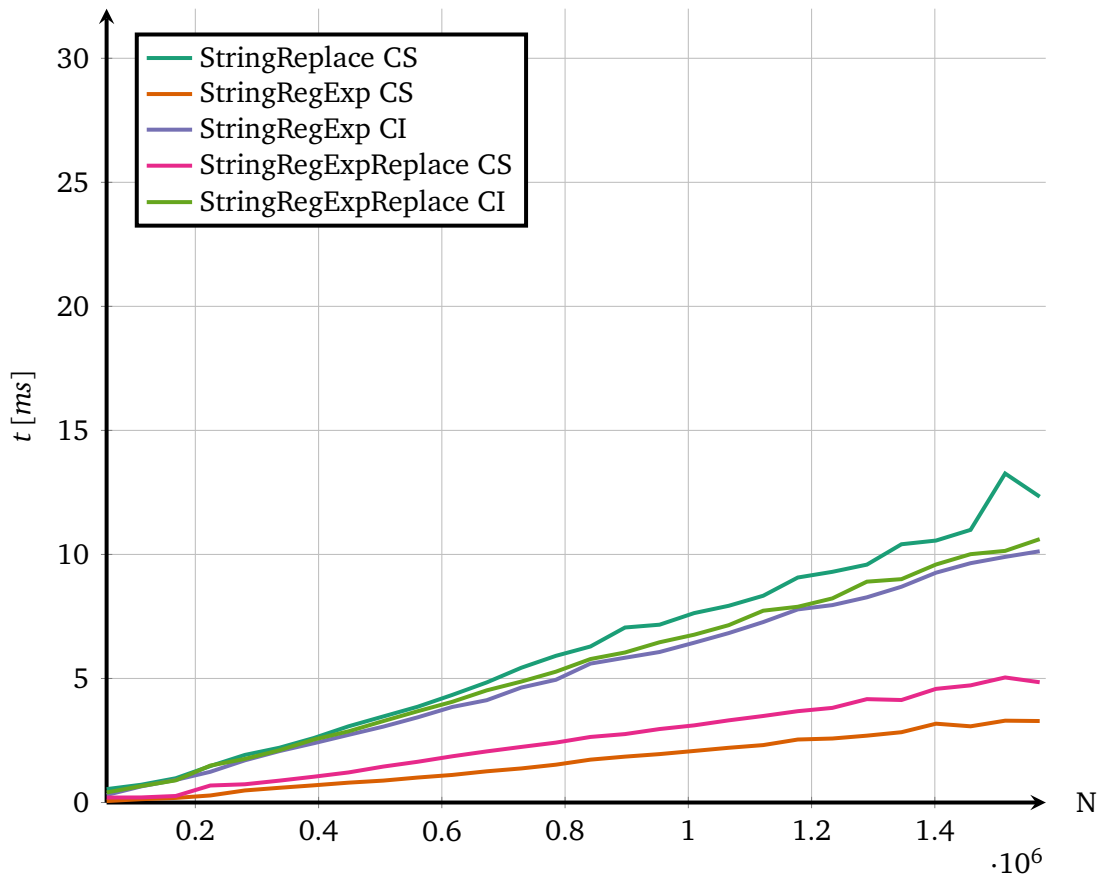

Performance of substring count AI v.3.3.12.0 x64

Performance of substring count AI v.3.3.12.0 x86

Performance of substring count AI v.3.3.8.1 x86